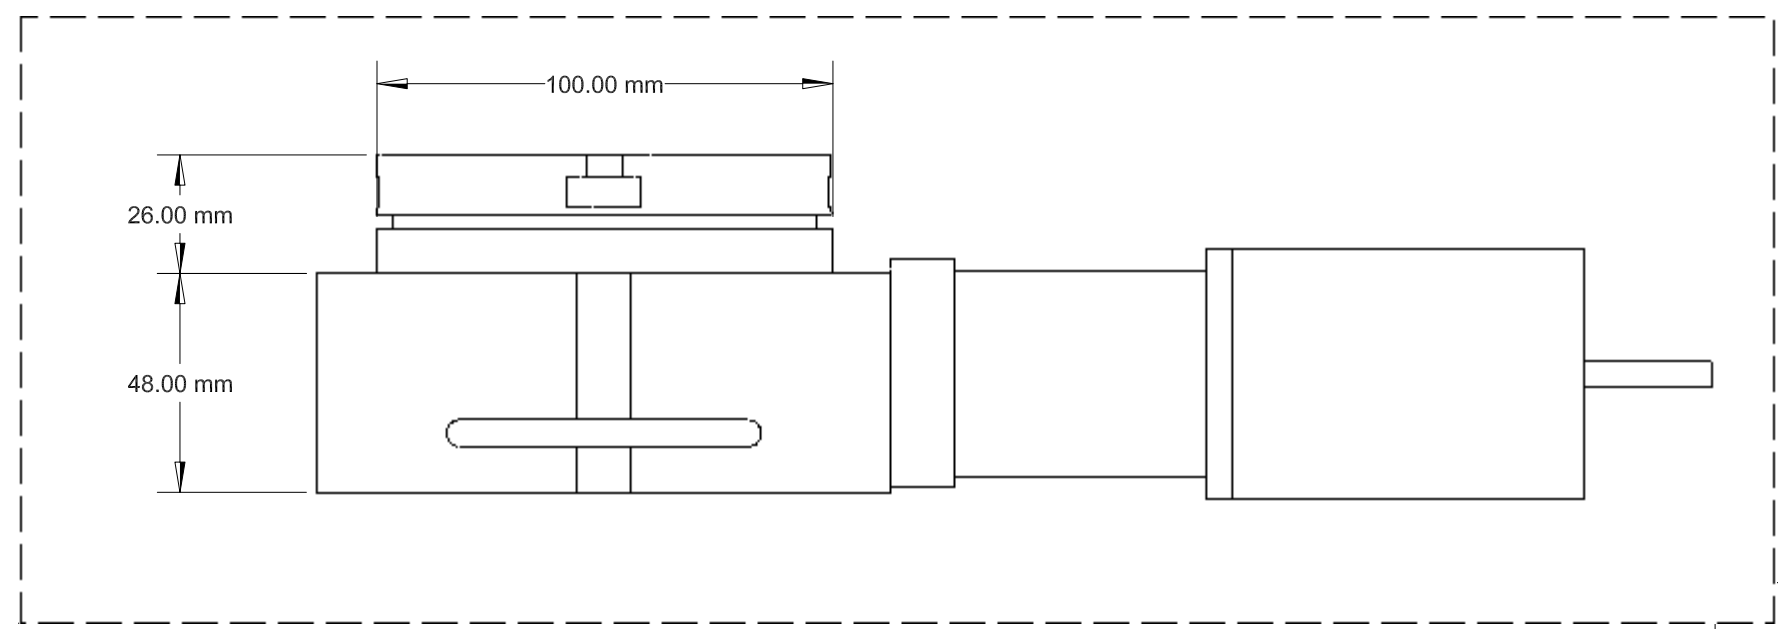

C

C

B

B

A

A

TITLE				4" Rotary Table	
SIZE	CAGE CODE	DWG NO	REV		
A3					
SCALE				SHEET	

6