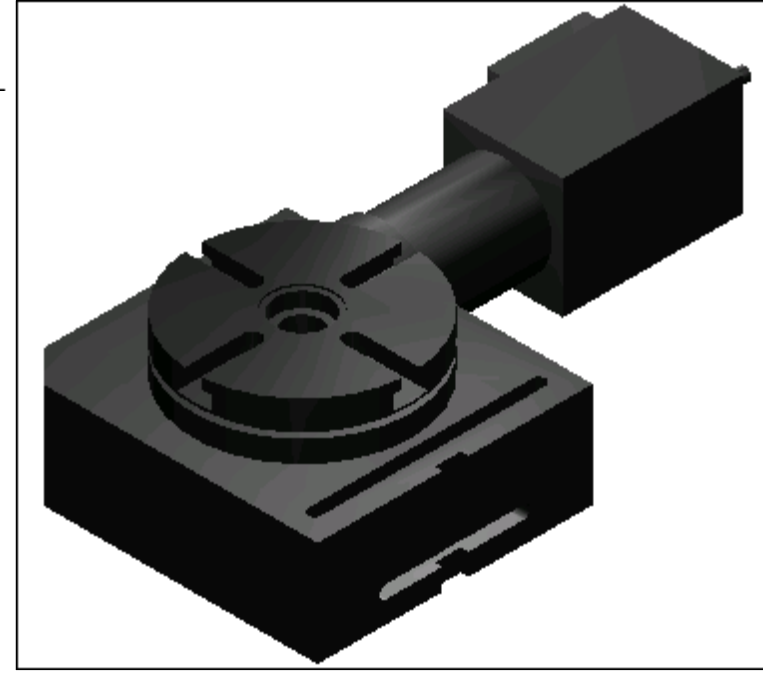

C

C

B

B

A

A

TITLE				4" Rotary Table	
SIZE	CAGE CODE	DWG NO	REV		
A3					
SCALE				SHEET	

6