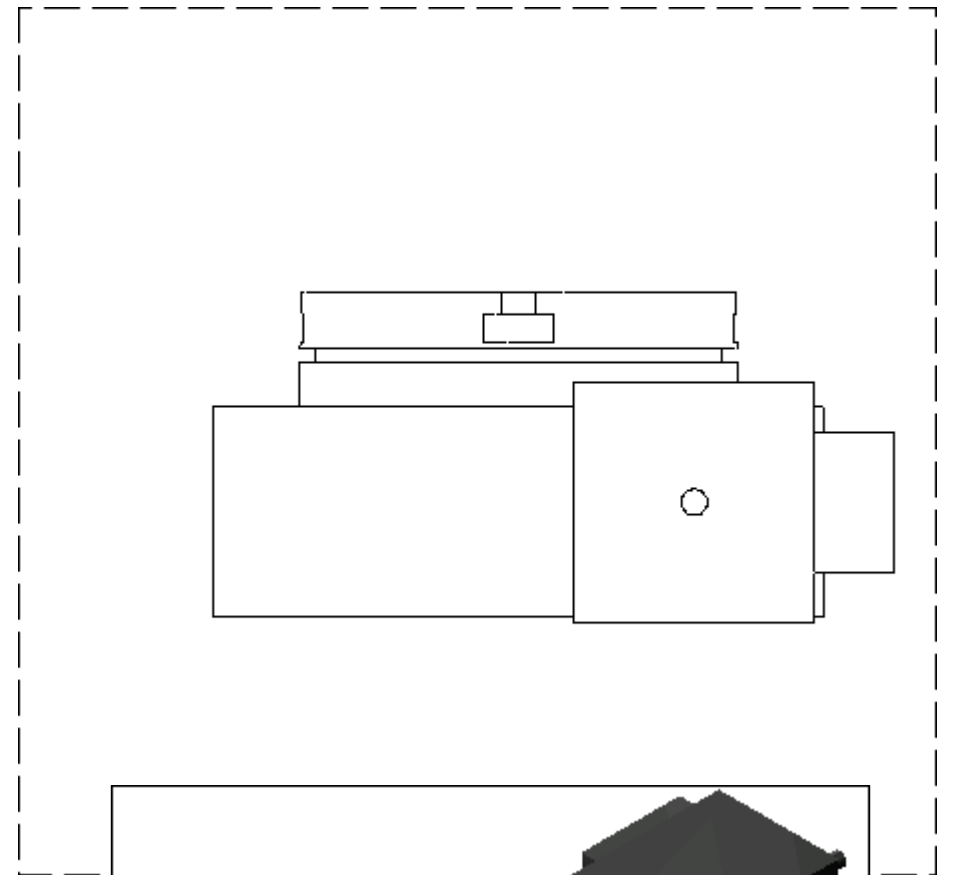

C

C

B

B

A

A

TITLE				4" Rotary Table	
SIZE	CAGE CODE	DWG NO	REV		
A3					
SCALE				SHEET	

6