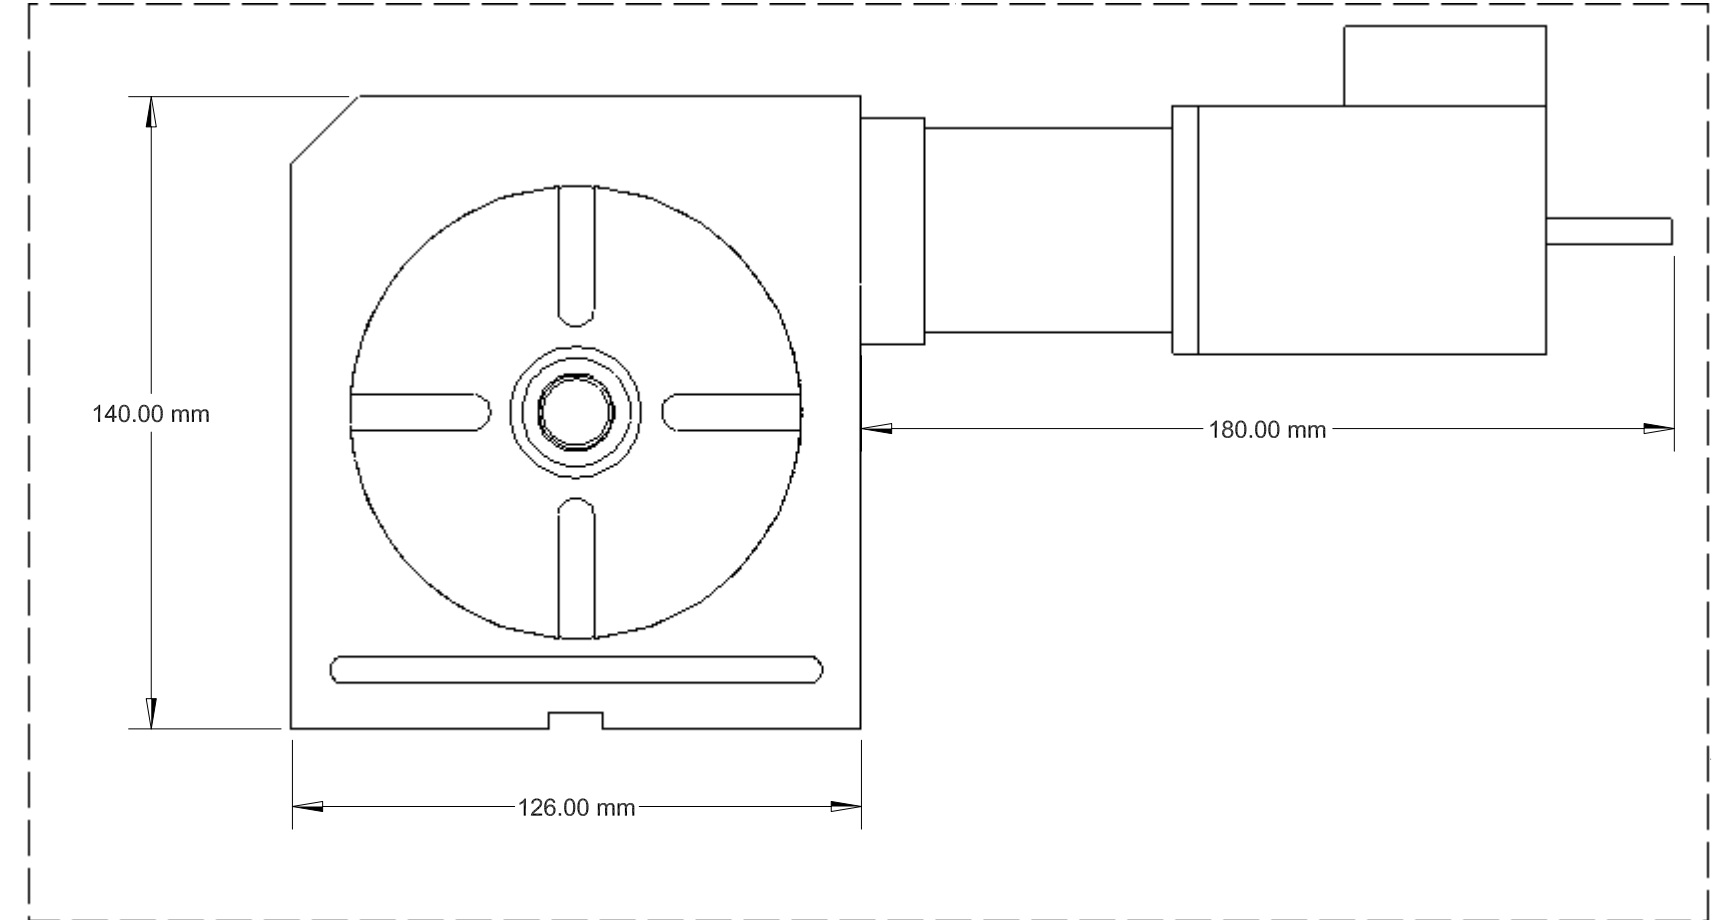

C

C

B

B

A

A

TITLE				4" Rotary Table	
SIZE	CAGE CODE	DWG NO	REV		
A3					
SCALE				SHEET	

6