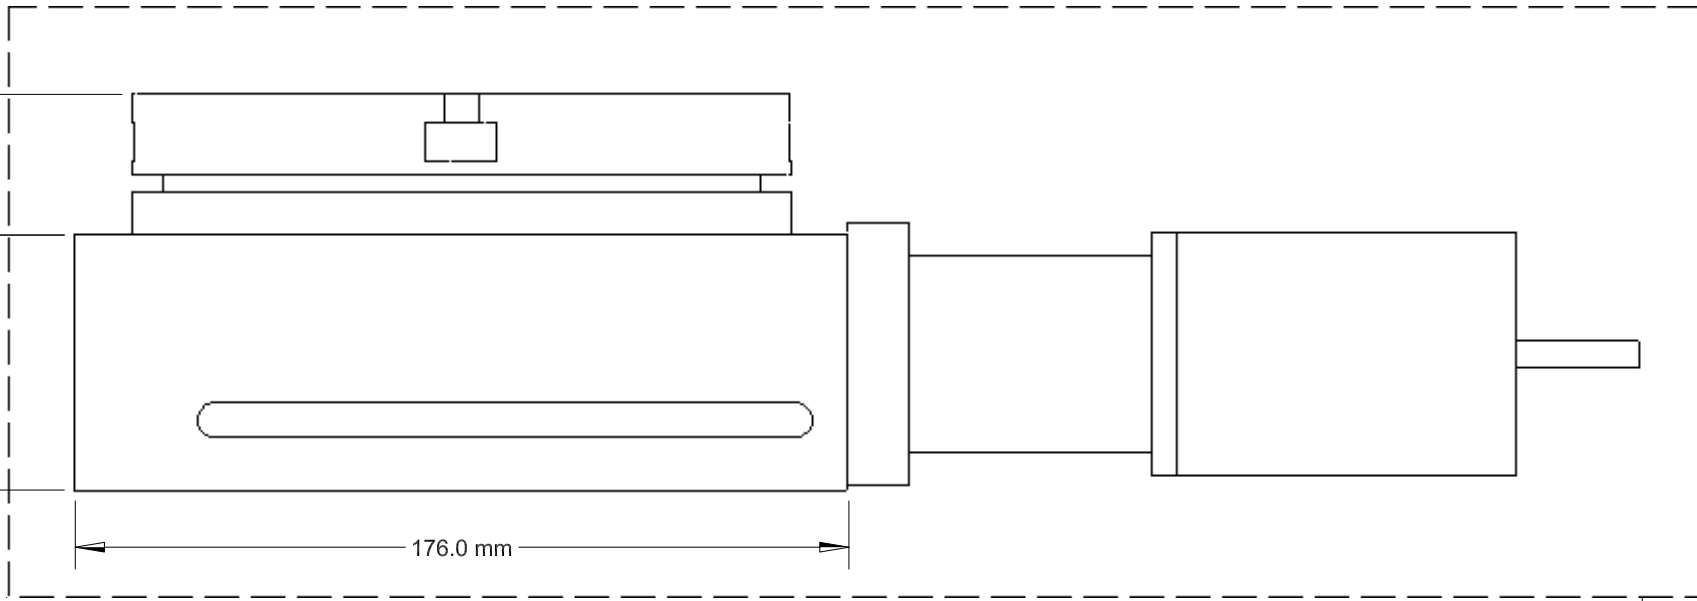

D

C

C

B

B

A

A

TITLE			
6" Rotary Table			
SIZE	CAGE CODE	DWG NO	REV
A3			
SCALE	SHEET		