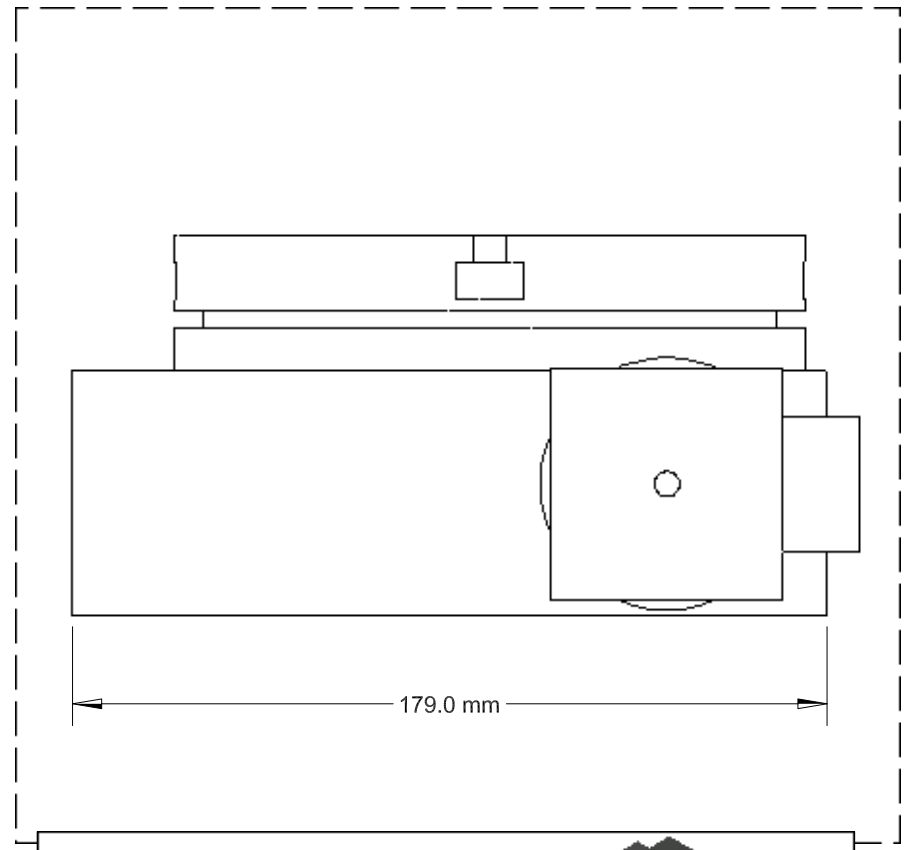

D

C

C

B

B

A

A

TITLE			
6" Rotary Table			
SIZE	CAGE CODE	DWG NO	REV
A3			
SCALE	SHEET		