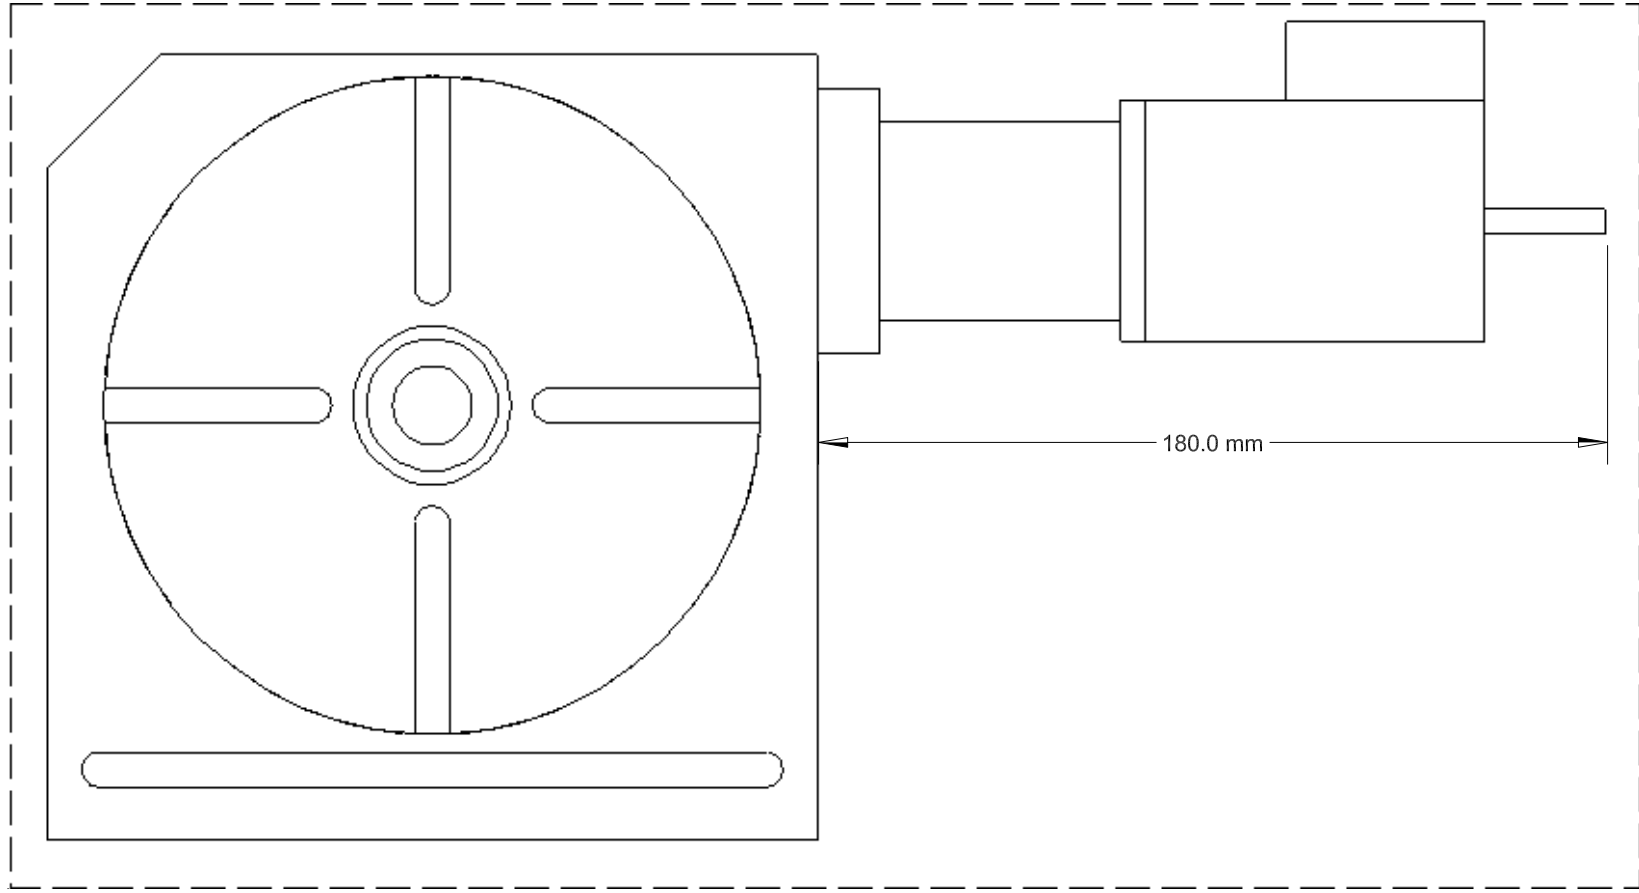

D

C

C

B

B

A

A

TITLE			
6" Rotary Table			
SIZE	CAGE CODE	DWG NO	REV
A3			
SCALE	SHEET		